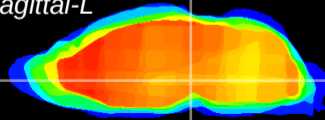

Coronal

Sagittal-R

Sagittal-L

ViBrism: CX12709
Horizontal

VTA