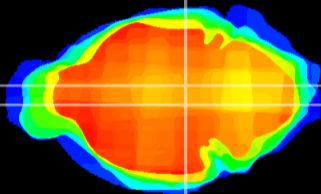

Coronal

Sagittal-R

Sagittal-L

ViBrism: CX12709
Horizontal

VTA