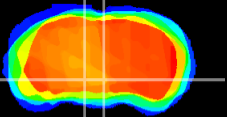

Coronal

Sagittal-R

Sagittal-L

ViBrism: CX12709
Horizontal

VTA