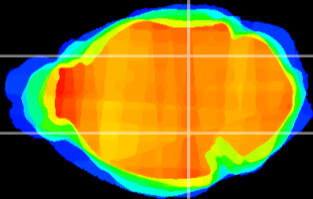

Coronal

Sagittal-R

Sagittal-L

ViBrism: CX12714
Horizontal

MG