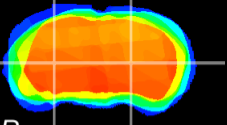

Coronal

Sagittal-R

Sagittal-L

ViBrism: CX12714
Horizontal

MG