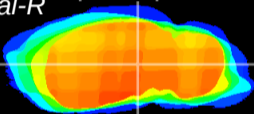

Coronal

Sagittal-R

Sagittal-L

ViBrism: CX12714
Horizontal

MG