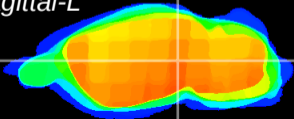

Coronal

Sagittal-R

Sagittal-L

ViBrism: CX12714
Horizontal

MG