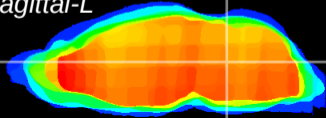

Coronal

Sagittal-R

Sagittal-L

ViBrism: CX12714
Horizontal

Tg