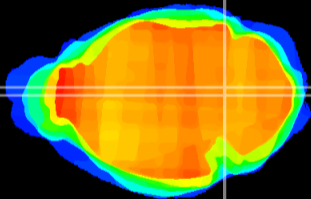

Coronal

Sagittal-R

Sagittal-L

ViBrism: CX12714
Horizontal

Tg