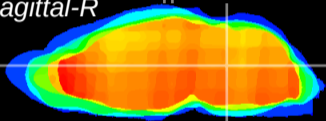

Coronal

Sagittal-R

Sagittal-L

ViBrism: CX12714
Horizontal

Tg