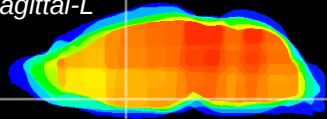

*Coronal*

*Sagittal-R*

*Sagittal-L*

ViBrism: CX12716  
*Horizontal*

MPA