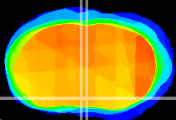

*Coronal*

*Sagittal-R*

*Sagittal-L*

ViBrism: CX12716  
*Horizontal*

MPA