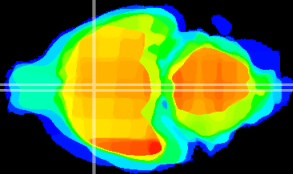

*Coronal*

*Sagittal-R*

*Sagittal-L*

ViBrism: CX12716  
*Horizontal*

MPA