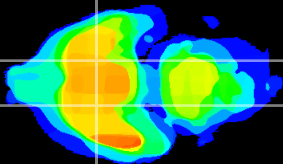

Coronal

Sagittal-R

Sagittal-L

ViBrism: CX12716
Horizontal

S0