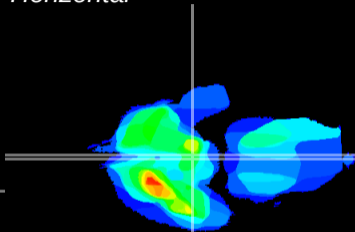

Coronal

Sagittal-R

Sagittal-L

ViBrism: CX12717
Horizontal

ME