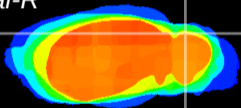

Coronal

Sagittal-R

Sagittal-L

ViBrism: CX12722
Horizontal

Cb lobe