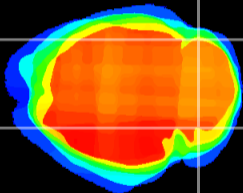

Coronal

Sagittal-R

Sagittal-L

ViBrism: CX12722
Horizontal

Cb lobe