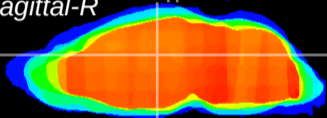

Coronal

Sagittal-R

Sagittal-L

ViBrism: CX12723
Horizontal

Hb