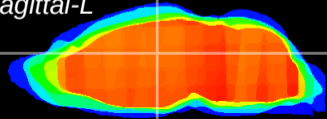

Coronal

Sagittal-R

Sagittal-L

ViBrism: CX12723
Horizontal

Hb