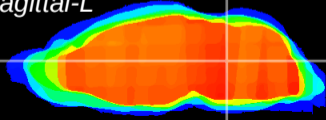

Coronal

Sagittal-R

Sagittal-L

ViBrism: CX12723
Horizontal

Tg