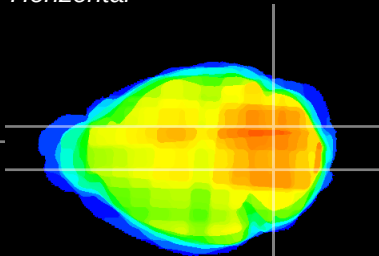

Coronal

Sagittal-R

Sagittal-L

ViBrism: CX12726
Horizontal

Cb nucleus