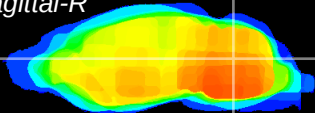

Coronal

Sagittal-R

Sagittal-L

ViBrism: CX12726
Horizontal

Cb nucleus