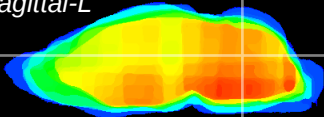

Coronal

Sagittal-R

Sagittal-L

ViBrism: CX12726
Horizontal

Cb nucleus