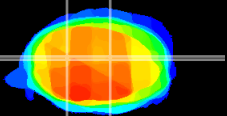

Coronal

Sagittal-R

Sagittal-L

ViBrism: CX12726
Horizontal

Cb nucleus