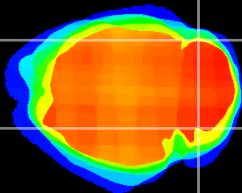

Coronal

Sagittal-R

Sagittal-L

ViBrism: CX12728
Horizontal

Cb lobe