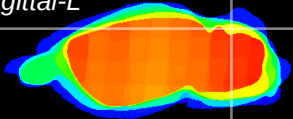

Coronal

Sagittal-R

Sagittal-L

ViBrism: CX12728
Horizontal

Cb lobe