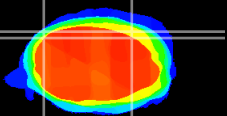

Coronal

Sagittal-R

Sagittal-L

ViBrism: CX12728
Horizontal

Cb lobe