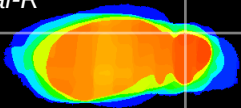

Coronal

Sagittal-R

Sagittal-L

ViBrism: CX12728
Horizontal

Cb lobe