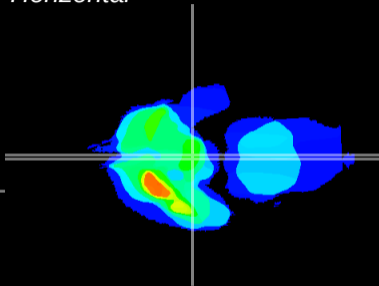

Coronal

Sagittal-R

Sagittal-L

ViBrism: CX12728
Horizontal

ME