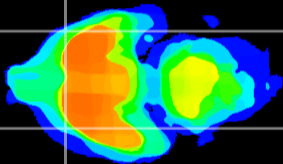

Coronal

Sagittal-R

Sagittal-L

ViBrism: CX12728
Horizontal

Pir