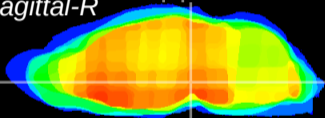

Coronal

Sagittal-R

Sagittal-L

ViBrism: CX12729
Horizontal

VTA