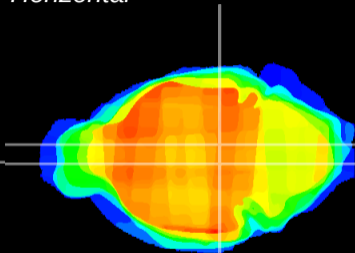

Coronal

Sagittal-R

Sagittal-L

ViBrism: CX12729
Horizontal

VTA