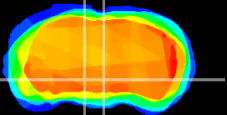

Coronal

Sagittal-R

Sagittal-L

ViBrism: CX12729
Horizontal

VTA