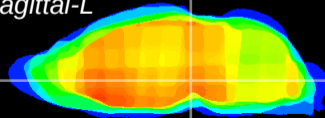

Coronal

Sagittal-R

Sagittal-L

ViBrism: CX12729
Horizontal

VTA