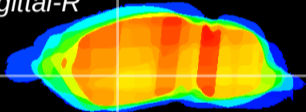

Coronal

Sagittal-R

Sagittal-L

ViBriSM: CX12735
Horizontal

GP