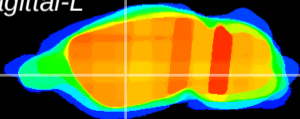

Coronal

Sagittal-R

Sagittal-L

ViBriSM: CX12735
Horizontal

GP