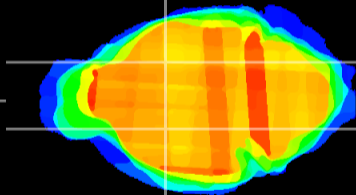

Coronal

Sagittal-R

Sagittal-L

ViBriSM: CX12735
Horizontal

GP