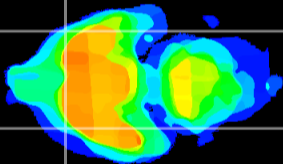

*Coronal*

*Sagittal-R*

*Sagittal-L*

ViBrism: CX12735  
*Horizontal*

Pir