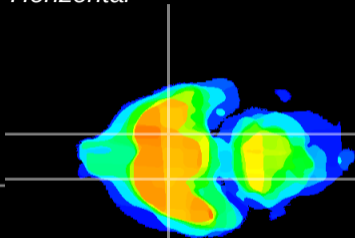

Coronal

Sagittal-R

Sagittal-L

ViBrism: CX12735
Horizontal

S0