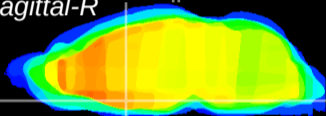

Coronal

Sagittal-R

Sagittal-L

ViBrism: CX12737
Horizontal

MPA