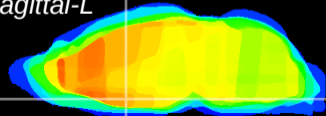

Coronal

Sagittal-R

Sagittal-L

ViBrism: CX12737
Horizontal

MPA