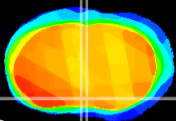

Coronal

Sagittal-R

Sagittal-L

ViBrism: CX12737
Horizontal

MPA