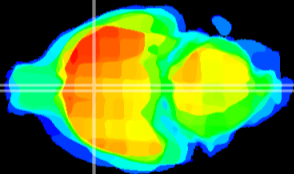

Coronal

Sagittal-R

Sagittal-L

ViBrism: CX12737
Horizontal

MPA