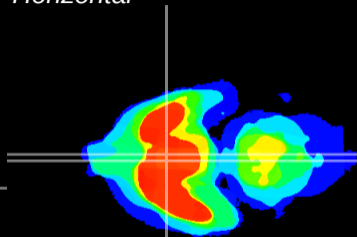

Coronal

Sagittal-R

Sagittal-L

ViBrism: CX12741
Horizontal

SCN