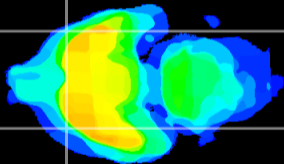

*Coronal*

*Sagittal-R*

*Sagittal-L*

ViBrism: CX12744  
*Horizontal*

Pir