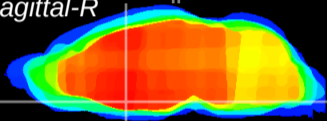

Coronal

Sagittal-R

Sagittal-L

ViBrism: CX12749
Horizontal

MPA