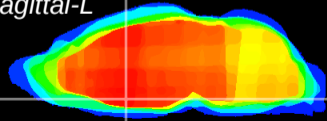

Coronal

Sagittal-R

Sagittal-L

ViBrism: CX12749
Horizontal

MPA