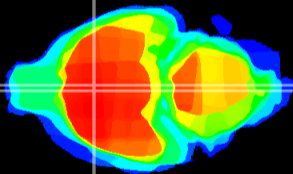

Coronal

Sagittal-R

Sagittal-L

ViBrism: CX12749
Horizontal

MPA