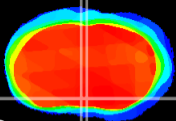

Coronal

Sagittal-R

Sagittal-L

ViBrism: CX12749
Horizontal

MPA