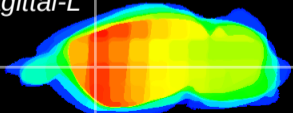

Coronal

Sagittal-R

Sagittal-L

ViBrism: CX12751
Horizontal

CPU lateral