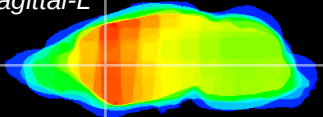

Coronal

Sagittal-R

Sagittal-L

ViBrism: CX12751
Horizontal

CPu medial