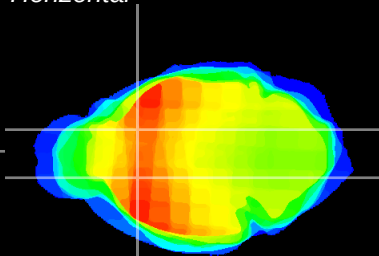

Coronal

Sagittal-R

Sagittal-L

ViBrism: CX12751
Horizontal

CPu medial