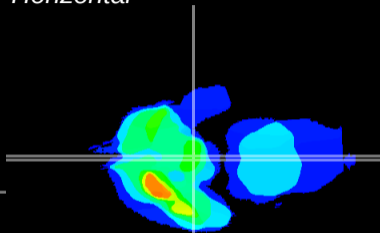

*Coronal*

*Sagittal-R*

*Sagittal-L*

ViBrism: CX12752  
*Horizontal*

ME