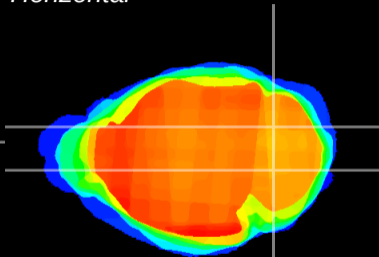

Coronal

Sagittal-R

Sagittal-L

ViBrism: CX12755
Horizontal

Cb nucleus