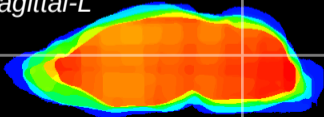

Coronal

Sagittal-R

Sagittal-L

ViBrism: CX12762  
Horizontal

Cb nucleus