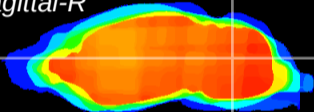

Coronal

Sagittal-R

Sagittal-L

ViBrism: CX12762  
Horizontal

Cb nucleus