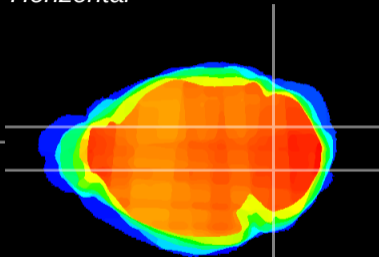

Coronal

Sagittal-R

Sagittal-L

ViBrism: CX12762  
Horizontal

Cb nucleus