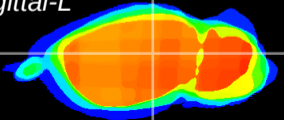

Coronal

Sagittal-R

Sagittal-L

ViBrism: CX12762
Horizontal

LG