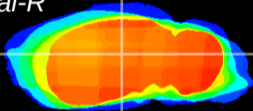

Coronal

Sagittal-R

Sagittal-L

ViBrism: CX12762
Horizontal

LG