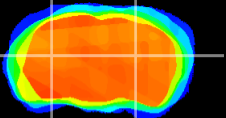

Coronal

Sagittal-R

Sagittal-L

ViBrism: CX12762
Horizontal

LG