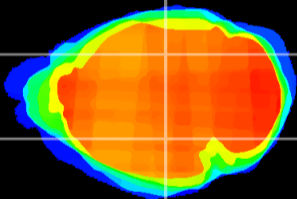

Coronal

Sagittal-R

Sagittal-L

ViBrism: CX12762
Horizontal

LG