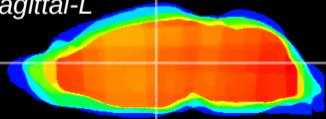

Coronal

Sagittal-R

Sagittal-L

ViBrism: CX12762
Horizontal

MD