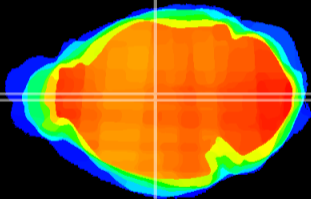

Coronal

Sagittal-R

Sagittal-L

ViBrism: CX12762
Horizontal

MD