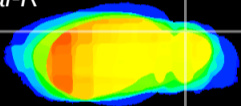

Coronal

Sagittal-R

Sagittal-L

ViBrisM: CX12763
Horizontal

Cb lobe