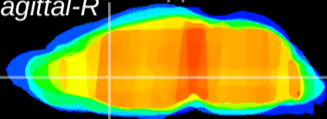

Coronal

Sagittal-R

Sagittal-L

ViBrism: CX12768
Horizontal

LS