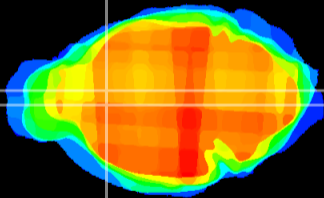

Coronal

Sagittal-R

Sagittal-L

ViBrism: CX12768
Horizontal

LS