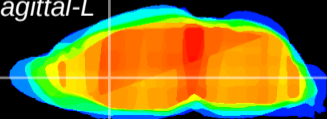

Coronal

Sagittal-R

Sagittal-L

ViBrism: CX12768
Horizontal

LS