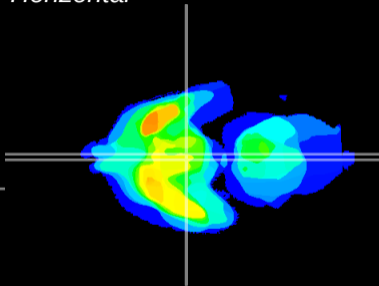

Coronal

Sagittal-R

Sagittal-L

ViBrism: CX12770
Horizontal

Arc