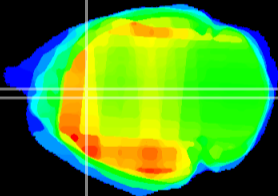

Coronal

Sagittal-R

Sagittal-L

ViBrism: CX12771
Horizontal

Cx cingulate