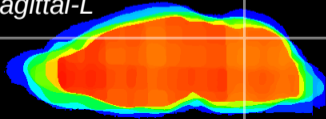

Coronal

Sagittal-R

Sagittal-L

ViBrism: CX12773  
Horizontal

Cb vermis