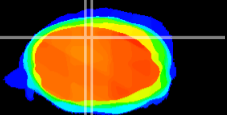

Coronal

Sagittal-R

Sagittal-L

ViBrism: CX12773  
Horizontal

Cb vermis