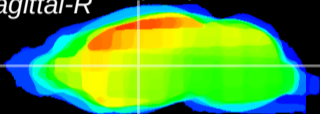

Coronal

Sagittal-R

Sagittal-L

ViBriSM: CX12780
Horizontal

VA/VL