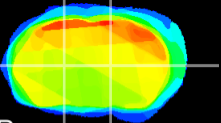

Coronal

Sagittal-R

Sagittal-L

ViBriSM: CX12780
Horizontal

VA/VL