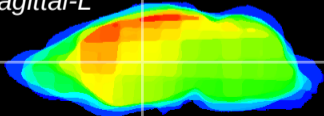

Coronal

Sagittal-R

Sagittal-L

ViBriSM: CX12780
Horizontal

VA/VL