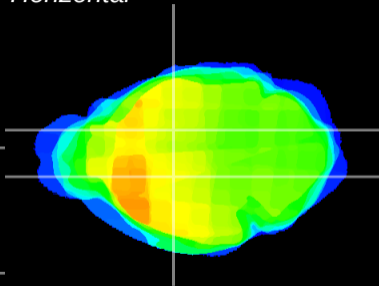

Coronal

Sagittal-R

Sagittal-L

ViBriSM: CX12780
Horizontal

VA/VL