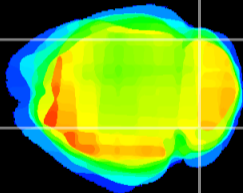

Coronal

Sagittal-R

Sagittal-L

ViBrism: CX12791
Horizontal

Cb lobe