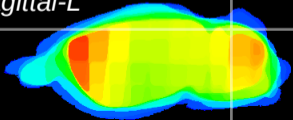

Coronal

Sagittal-R

Sagittal-L

ViBrism: CX12791
Horizontal

Cb lobe