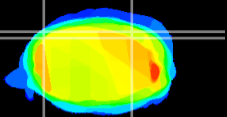

Coronal

Sagittal-R

Sagittal-L

ViBrism: CX12791
Horizontal

Cb lobe