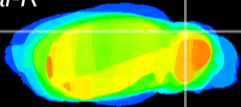

Coronal

Sagittal-R

Sagittal-L

ViBrism: CX12791
Horizontal

Cb lobe