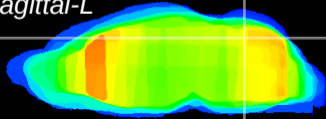

Coronal

Sagittal-R

Sagittal-L

ViBrism: CX12791
Horizontal

Cb vermis