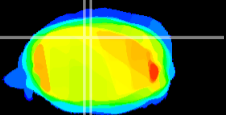

Coronal

Sagittal-R

Sagittal-L

ViBrism: CX12791
Horizontal

Cb vermis