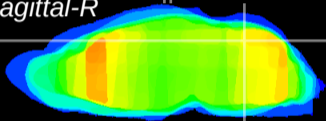

Coronal

Sagittal-R

Sagittal-L

ViBrism: CX12791
Horizontal

Cb vermis