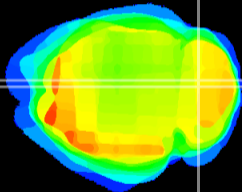

Coronal

Sagittal-R

Sagittal-L

ViBrism: CX12791
Horizontal

Cb vermis