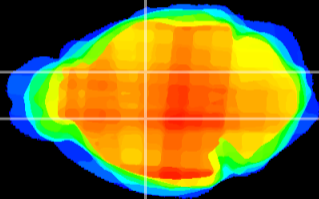

Coronal

Sagittal-R

Sagittal-L

ViBrism: CX12793
Horizontal

VA/VL