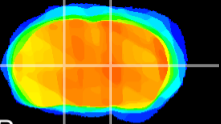

Coronal

Sagittal-R

Sagittal-L

ViBrism: CX12793
Horizontal

VA/VL