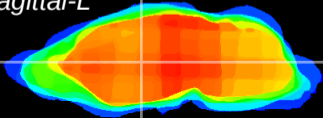

Coronal

Sagittal-R

Sagittal-L

ViBrism: CX12793
Horizontal

VA/VL