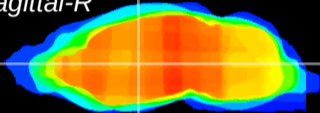

Coronal

Sagittal-R

Sagittal-L

ViBrism: CX12793
Horizontal

VA/VL