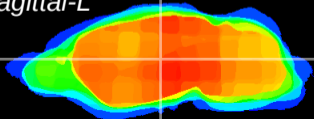

Coronal

Sagittal-R

Sagittal-L

ViBrism: CX12793
Horizontal

VPM/VPL