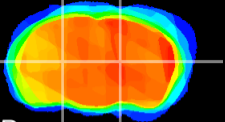

Coronal

Sagittal-R

Sagittal-L

ViBrism: CX12793
Horizontal

VPM/VPL