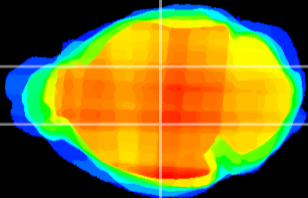

Coronal

Sagittal-R

Sagittal-L

ViBrism: CX12793
Horizontal

VPM/VPL