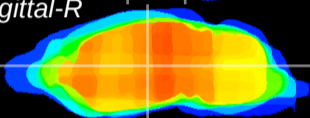

Coronal

Sagittal-R

Sagittal-L

ViBrism: CX12793
Horizontal

VPM/VPL