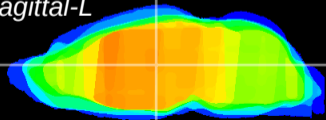

Coronal

Sagittal-R

Sagittal-L

ViBrism: CX12795
Horizontal

MD