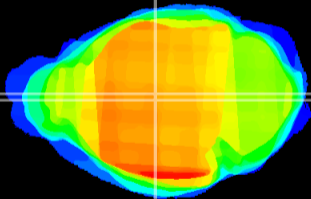

Coronal

Sagittal-R

Sagittal-L

ViBrism: CX12795
Horizontal

MD