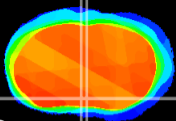

Coronal

Sagittal-R

Sagittal-L

ViBrism: CX12807  
Horizontal

MPA