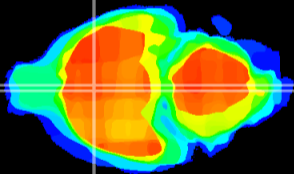

Coronal

Sagittal-R

Sagittal-L

ViBrism: CX12807  
Horizontal

MPA