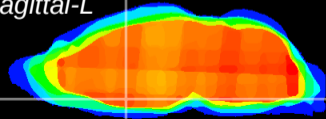

Coronal

Sagittal-R

Sagittal-L

ViBrism: CX12807  
Horizontal

MPA