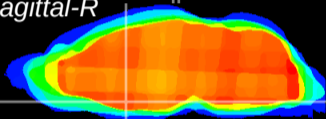

Coronal

Sagittal-R

Sagittal-L

ViBrism: CX12807  
Horizontal

MPA