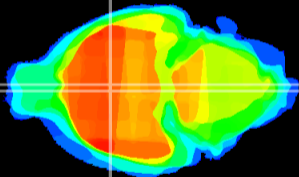

Coronal

Sagittal-R

Sagittal-L

ViBriSm: CX12810
Horizontal

SPa dorsal