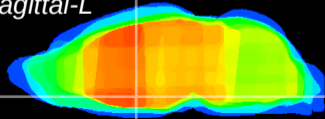

Coronal

Sagittal-R

Sagittal-L

ViBriSm: CX12810
Horizontal

SPa dorsal