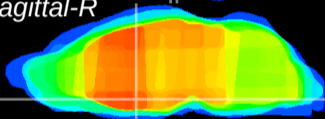

Coronal

Sagittal-R

Sagittal-L

ViBriSm: CX12810
Horizontal

SPa dorsal