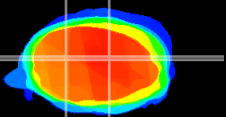

Coronal

Sagittal-R

Sagittal-L

ViBrism: CX12818  
Horizontal

Cb nucleus