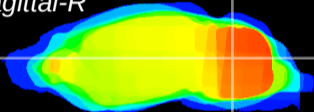

Coronal

Sagittal-R

Sagittal-L

ViBrism: CX12818  
Horizontal

Cb nucleus