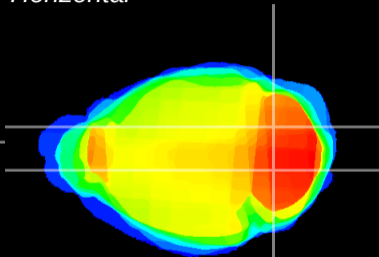

Coronal

Sagittal-R

Sagittal-L

ViBrism: CX12818  
Horizontal

Cb nucleus