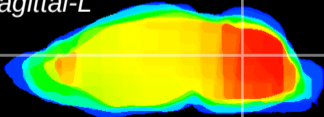

Coronal

Sagittal-R

Sagittal-L

ViBrism: CX12818  
Horizontal

Cb nucleus