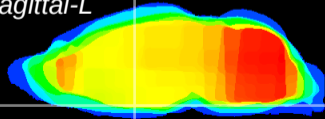

Coronal

Sagittal-R

Sagittal-L

ViBrism: CX12818
Horizontal

SCN