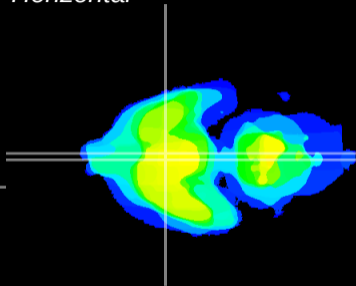

Coronal

Sagittal-R

Sagittal-L

ViBrism: CX12818
Horizontal

SCN