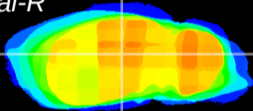

Coronal

Sagittal-R

Sagittal-L

ViBrism: CX12819
Horizontal

LG