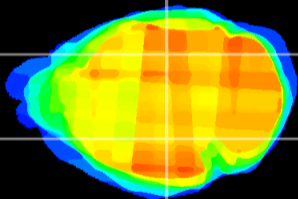

Coronal

Sagittal-R

Sagittal-L

ViBrism: CX12819
Horizontal

LG