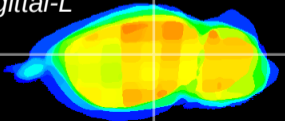

Coronal

Sagittal-R

Sagittal-L

ViBrism: CX12819
Horizontal

LG