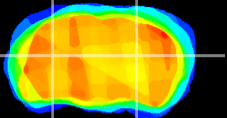

Coronal

Sagittal-R

Sagittal-L

ViBrism: CX12819
Horizontal

LG