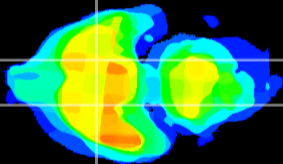

*Coronal*

*Sagittal-R*

*Sagittal-L*

ViBrism: CX12819  
*Horizontal*

S0