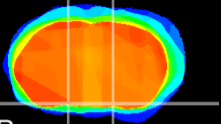

Coronal

Sagittal-R

Sagittal-L

ViBrism: CX12820  
Horizontal

S0