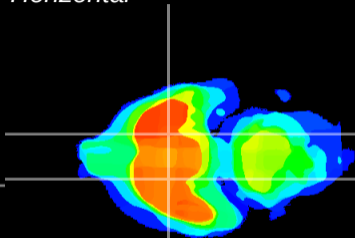

Coronal

Sagittal-R

Sagittal-L

ViBrism: CX12820  
Horizontal

S0