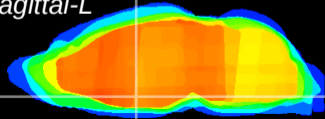

Coronal

Sagittal-R

Sagittal-L

ViBriSM: CX12822
Horizontal

SPa dorsal