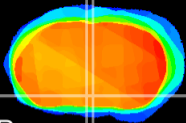

Coronal

Sagittal-R

Sagittal-L

ViBriSM: CX12822
Horizontal

SPa dorsal