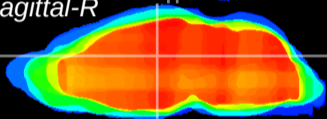

Coronal

Sagittal-R

Sagittal-L

ViBrism: CX12823
Horizontal

Hb