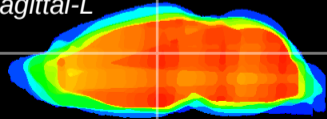

Coronal

Sagittal-R

Sagittal-L

ViBrism: CX12823
Horizontal

Hb