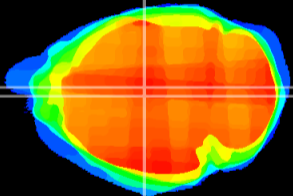

Coronal

Sagittal-R

Sagittal-L

ViBrism: CX12823
Horizontal

Hb