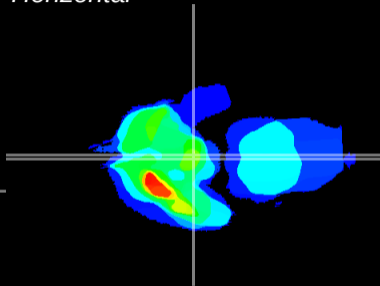

Coronal

Sagittal-R

Sagittal-L

ViBrism: CX12825
Horizontal

ME