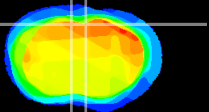

Coronal

Sagittal-R

Sagittal-L

ViBrism: CX12827
Horizontal

Cx motor