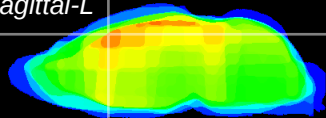

Coronal

Sagittal-R

Sagittal-L

ViBrism: CX12827
Horizontal

Cx motor