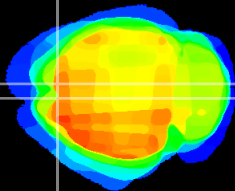

Coronal

Sagittal-R

Sagittal-L

ViBrism: CX12827
Horizontal

Cx motor