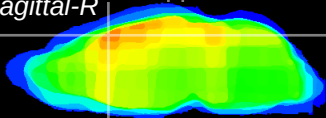

Coronal

Sagittal-R

Sagittal-L

ViBrism: CX12827
Horizontal

Cx motor